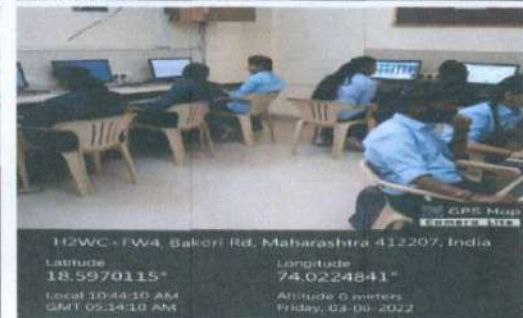

SRES's
SHREE RAMCHANDRA COLLEGE OF ENGINEERING
Lonikand, Pune – 412216

4.2.1 Library is automated using Integrated Library Management System (ILMS)

CENTRAL LIBRARY

Prof. Dr. Avinash Desai
PRINCIPAL
Shree Ramchandra Education Society's
Shree Ramchandra College of Engineering
Pune-Nagar Road, Lonikand, Pune-412216