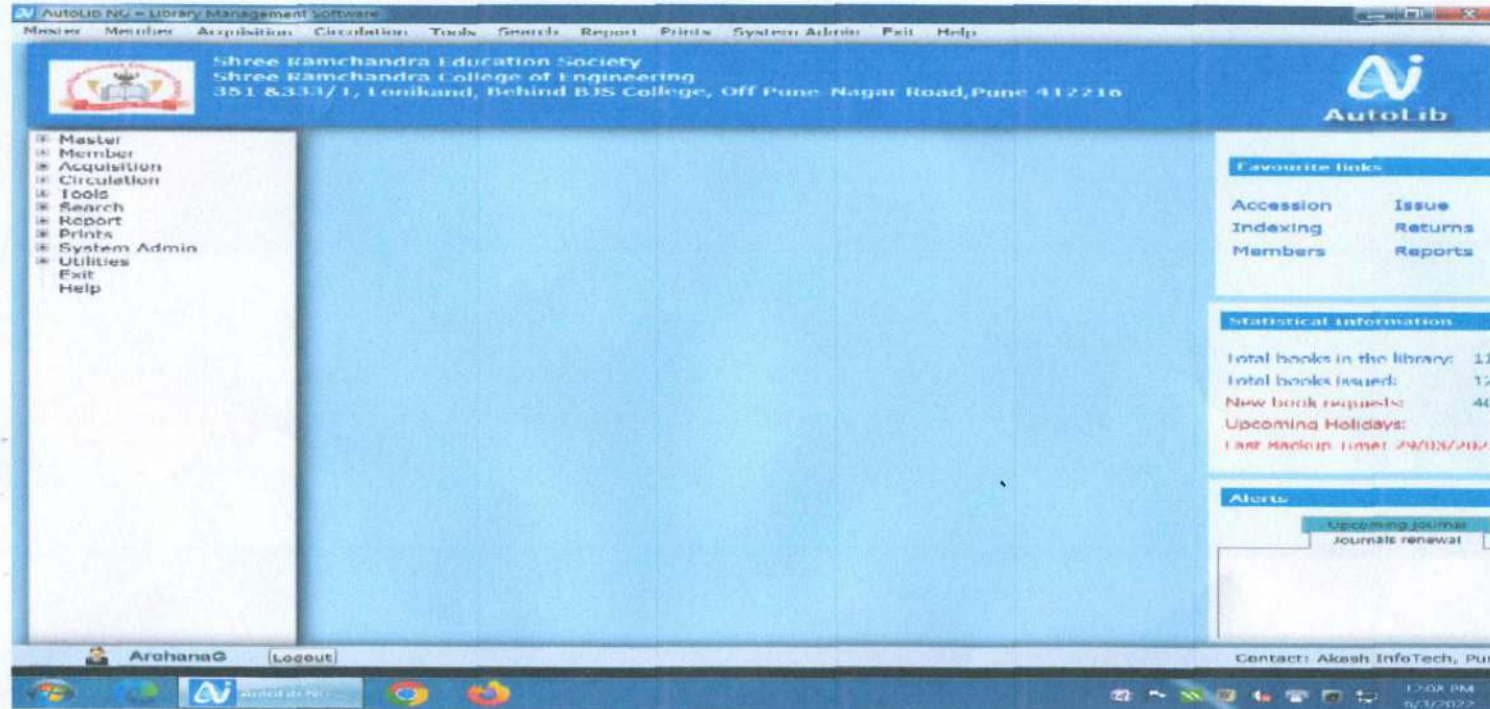

SRES's
SHREE RAMCHANDRA COLLEGE OF ENGINEERING
Lonikand, Pune – 412216

Library Management Software

Prof. Dr. Avinash Desai
PRINCIPAL

Shree Ramchandra Education Society's
Shree Ramchandra College of Engineering
Pune-Nagar Road, Lonikand, Pune-412216

Prof. Archana Gorawade
Librarian